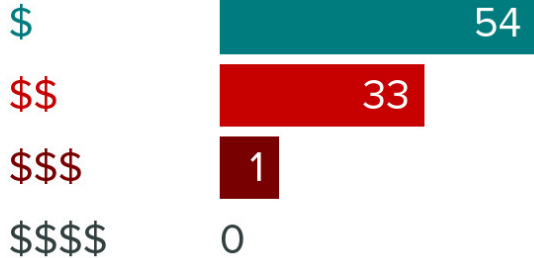

FOOD REPORT

NEIGHBORHOOD EATS

This home is located near **87** moderately priced restaurants and has an **average** variety of cuisines.

92

WITHIN 5 MILES

GOOD EATS BY CATEGORY

AMERICAN	19
FAST FOOD	17
SEAFOOD	14
PIZZA	10
MEXICAN	9
CHINESE	4
JAPANESE	4
DELIS	3
MIDDLE EASTERN	2
OTHER	10